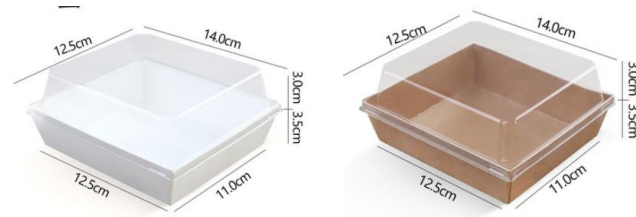

KRAFT BOWLS

Poppy Salad Bowls

1300 ml
Dia 185 mm
Lid Sold separately
300 pcs/ctn
Ref.: PG-POP-KP-1300-SB

1000 ml
Dia 148 mm
Lid Sold separately
300 pcs/ctn
Ref.: PG-POP-KP-1000-SB

750 ml
Dia 148 mm
Lid Sold separately
300 pcs/ctn
Ref.: PG-POP-KP-750-SB

500 ml
Dia 148 mm
Lid Sold separately
300 pcs/ctn
Ref.: PG-POP-KP-500-SB

Poppy Lids

Lids are compatible with all the Kraft Round Containers.

**PET Lid for
1300ml bowl**
Dia 185 mm
300 pcs/ctn
Ref.: PG-POP-PET-185-L

**PET Lid for
1000/750/500ml bowl**
Dia 148 mm
300 pcs/ctn
Ref.: PG-POP-PET-148-L

CAKE BOXES

Jasmine Paper Cake box with PET Lid

MOQ 30,000 PCS

Large Square Cake Box

140*125*65mm
2400 pcs/ctn

Ref.: PG-JAS-WP-LS-CL