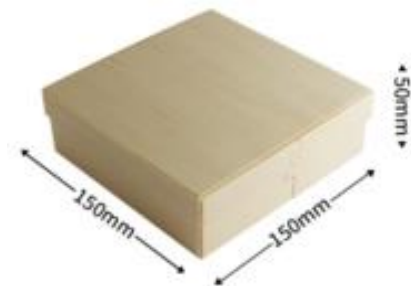

Wood Series (ex-stock)

Round Wooden
145*55 mm
300 pcs/ctn
Ref.: PG-WOO-CIR-145-CL

Round Wooden Box
161.60 mm
300 pcs/ctn
Ref.: PG-WOO-CIR-161-CL

Rectangle Wooden Box with PET Lid
160*120*36 mm
1000 pcs/ctn
Ref.: PG-WOO-DIYR -PET-160-CL