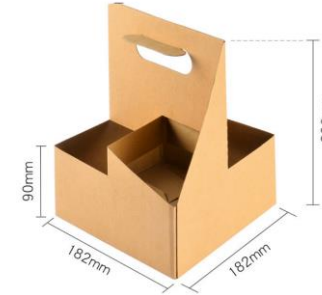

Coffee Cups & Trays

COFFEE CUPS & LIDS

Dahlia Cup Trays and Holders

**Carrier 2 cups
Kraft Paper**
1000 pcs/ctn
Ref.: PG-DAH-KP-2C-CARRY

**Holder 2 cups
Kraft Paper**
195*103*242 mm
500 pcs/ctn
Ref.: PG-DAH-KP-2C-HOLD