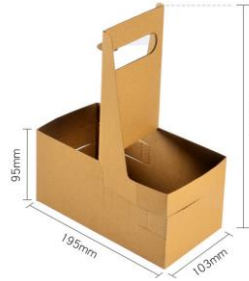

**Holder 2 cups
Kraft Paper**
195*103*242 mm
500 pcs/ctn
Ref.: PG-DAH-KP-2C-HOLD