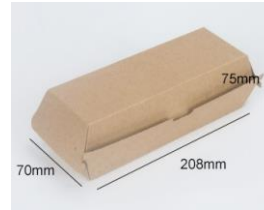

Peony Dinner Box

2000 ml
217*160*62 mm
200 pcs/ctn
Ref.: PG-PEO-KP-2000-DB

1400 ml
168*137*65 mm
300 pcs/ctn
Ref.: PG-PEO-KP-1400-DB

1080 ml
165*130*50 mm
300 pcs/ctn
Ref.: PG-PEO-KP-1080-DB

800 ml
130*105*65 mm
200 pcs/ctn
Ref.: PG-PEO-KP-800-DB

CORRUGATED BOXES

Lotus Burger & Hotdog Boxes

Burger box
105*105*85 mm
250 pcs/ctn
Ref.: PG-LOT-CC-BB

Hotdog box
208*70*75 mm
200 pcs/ctn
Ref.: PG-LOT-CC-HB

Lotus Pizza Boxes

14 inch
360*360*40 mm
100 pcs/ctn
Ref.: PG-LOT-CC-14-PZ