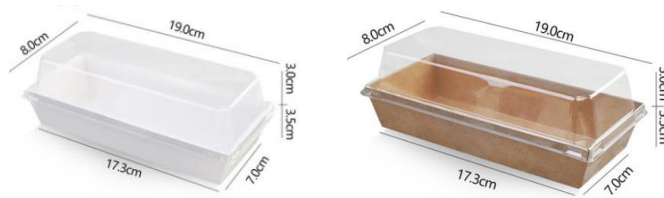

Ref.: PG-JAS-KP-LS-CL

Square Cake Box

106*106*65mm
2400 pcs/ctn

Container also available in Kraft

Ref.: PG-JAS-WP-S-CL

Ref.: PG-JAS-KP-S-CL

Large Rectangular Cake Box

190*80*65mm
3000 pcs/ctn